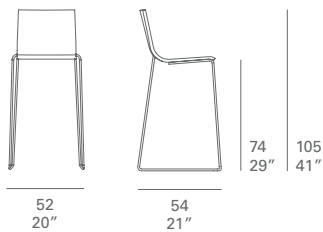

## TABURETE ALTO VENT 1 Borja García

### STOOL

Made of thermo-lacquered galvanized steel and stiff polyurethane.  
NOTE: No special sizes available in this collection.

PESO. WEIGHT.  
9,2 kg - 20,24 lbs

VOLUMEN. VOLUME.  
0,32 m<sup>3</sup> - 11,29 ft<sup>3</sup>